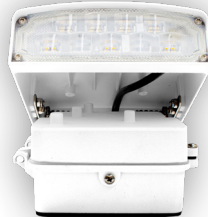

Technical Specifications

Electrical:

- Voltage: 120-277VAC 60Hz
- Wattage: 12W
- Power Factor: >0.95
- Efficacy: 125 LPW

Mechanical:

- Die-Cast Aluminum With Powder Coat Finish
- High Light Transmittance, Anti-UV and Fire Resistant Shatterproof PC Lens
- Light Head Can Be Adjusted From 0° to 90°
- Can Be Installed Facing Up (As An Uplight)
- Full Cutoff, Dark Sky Compliant
- Four 1/2" Knockouts: 1 Top, 1 on Each Side, 1 Back
- Operating Temperature: -4°F -104°F
- Wet Location
- 7-Year Warranty
- IP65

Phone: (877) 805-2252 | Fax: (877) 805-2252
www.westgatemfg.com |

Photometrics: LWAX-SM-12W-WH

BUD Rating: B1-U2-G0

Area 30'x 40' Mounting Height: 9'

Other Views:

Side View

Front View

Back View