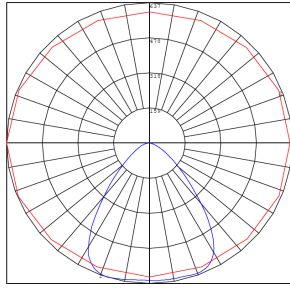

Phone: (877) 805-2252 | Fax: (877) 805-2252
www.westgatemfg.com |

Photometrics: LWAX-SM-12W-WH

BUD Rating: B1-U2-G0

Area 30'x 40' Mounting Height: 9'

Other Views:

Side View

Front View

Back View