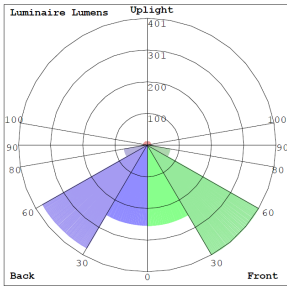

Technical Specifications

Electrical:

- Voltage: 120-277VAC 60Hz
- Wattage: 12W
- Power Factor: >0.95
- Efficacy: 125 LPW

Mechanical:

- Die-Cast Aluminum With Powder Coat Finish
- High Light Transmittance, Anti-UV and Fire Resistant Shatterproof PC Lens
- Light Head Can Be Adjusted From 0° to 90°
- Can Be Installed Facing Up (As An Uplight)
- Full Cutoff, Dark Sky Compliant
- Four 1/2" Knockouts: 1 Top, 1 on Each Side, 1 Back
- Operating Temperature: -4°F -104°F
- Wet Location
- 7-Year Warranty
- IP65

Lighting:

- Dimming: 0~10V Dimmable
- The Type II Distribution is Used For Wide Walkways, On Ramps and Entrance Roadways, As Well As Other Long, Narrow Lighting
- Total Lumens: 1500LM
- Color Temperatures: 3000K/ 4000K/ 5000K
- Color Rendering Index: CRI ≥ 80
- Beam angle: 80° x 100°
- Rated life: 70,000 Hrs

Phone: (877) 805-2252 | Fax: (877) 805-2252
www.westgatemfg.com |

Photometrics: LWAX-SM-12W-WH

BUD Rating: B1-U2-G0

Area 30'x 40' Mounting Height: 9'

Other Views:

Side View

Front View

Back View