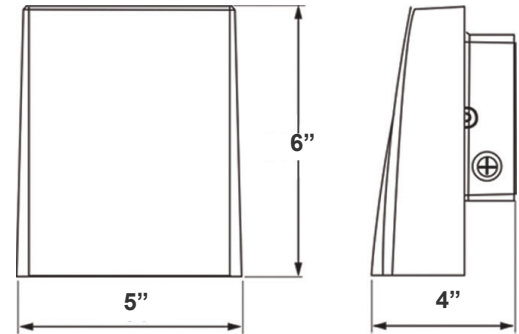

LWAX SERIES Outdoor Lighting

LWAX-SM-12W-30K-WH
LWAX-SM-12W-50K-WH

WESTGATE
THE FUTURE IS HERE...AND IT'S QUITE BRIGHT!

Customer Name: _____

Project Name: _____

Note: _____

Type: _____

5" (W) x 6" (H) x 4" (D)

Ideal for general site lighting, alleys, loading docks, doorway, pathway, and parking areas. Great for use with motion sensors or another instant on/off controls.

Features

- High Light Transmittance, Anti-UV and Fire Resistant PC Lens
- Four 1/2" Knockouts: 1 Top, 1 on Each Side, 1 Back
- Die-Cast Aluminum With Powder Coat Finish (Dark Bronze)
- 7-Year Warranty

Technical Specifications

Electrical:

- Voltage: 120-277VAC 60Hz
- Wattage: 12W
- Power Factor: >0.95
- Efficacy: 125 LPW

Mechanical:

- Die-Cast Aluminum With Powder Coat Finish
- High Light Transmittance, Anti-UV and Fire Resistant Shatterproof PC Lens
- Light Head Can Be Adjusted From 0° to 90°
- Can Be Installed Facing Up (As An Uplight)
- Full Cutoff, Dark Sky Compliant
- Four 1/2" Knockouts: 1 Top, 1 on Each Side, 1 Back
- Operating Temperature: -4°F -104°F
- Wet Location
- 7-Year Warranty
- IP65

Lighting:

- Dimming: 0~10V Dimmable
- The Type II Distribution is Used For Wide Walkways, On Ramps and Entrance Roadways, As Well As Other Long, Narrow Lighting
- Total Lumens: 1500LM
- Color Temperatures: 3000K/ 4000K/ 5000K
- Color Rendering Index: CRI ≥ 80
- Beam angle: 80° x 100°
- Rated life: 70,000 Hrs

Applications:

- General site Lighting
- Alleys
- Loading docks
- Doorways
- Pathways
- Parking areas

Other Models:

- 12W | 1500LM | LWAX-SM-12W-30K
- 12W | 1500LM | LWAX-SM-12W-40K
- 12W | 1500LM | LWAX-SM-12W-50K
- 30W | 3900LM | LWAX-MD-30W-30K
- 30W | 3900LM | LWAX-MD-30W-40K
- 30W | 3900LM | LWAX-MD-30W-50K

Phone: (877) 805-2252 | Fax: (877) 805-2252
www.westgatemfg.com |