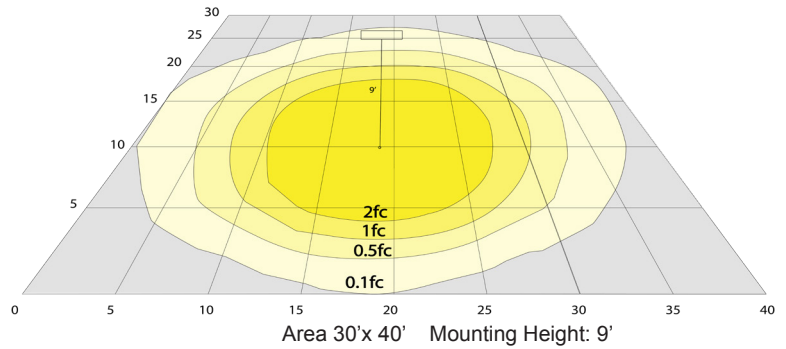

Phone: (877) 805-2252 | Fax: (877) 805-2252
www.westgatemfg.com |

Photometrics: LWAX-SM-12W-WH

BUD Rating: B1-U2-G0

Area 30'x 40' Mounting Height: 9'

Other Views:

Side View

Front View

Back View